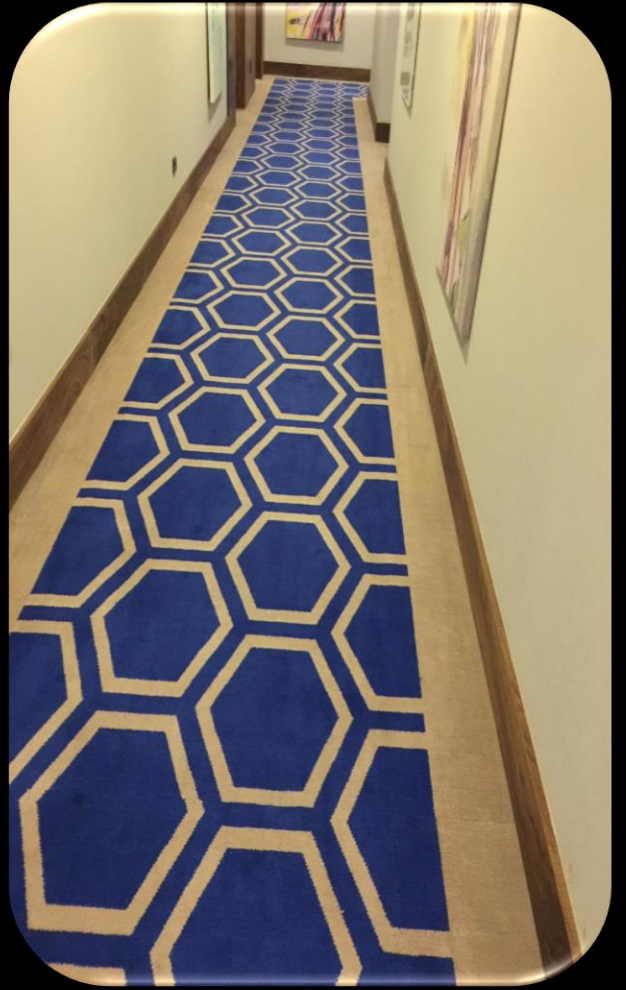

HEART BEAT 04

HEART BEAT 05

HEART BEAT 06

HOTEL CARPET / ковры для отелей

HOTEL CARPETS

The hotel carpet is wall-to-wall carpet; It is used for hotel rooms, lobby, restaurant, corridor and many other areas of the hotel. It is easy to manufacture this carpet with desired color and pattern. Provides sound resistance. Hotel carpets are non-flammable, anti-bacterial odorless mothproof, colorfast and resistant to wheelchair tests.