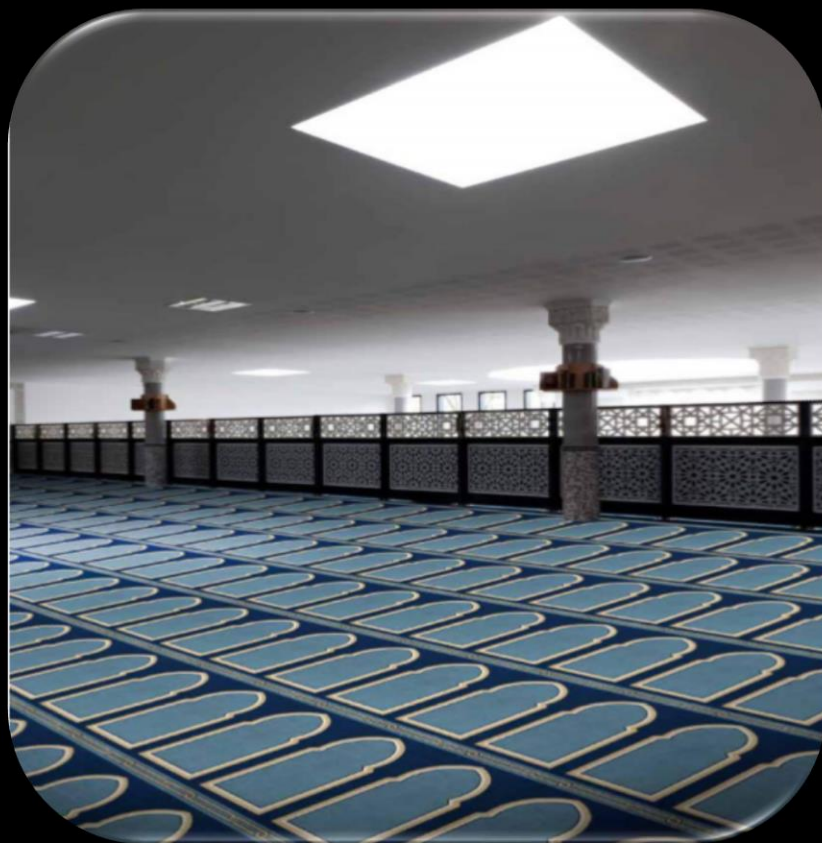

CINEMA CONFERANS CARPETS

ковры для кинотеатров и конференц залов

VENUS 900

VENUS 909

VENUS 901

VENUS 706

CINEMA AND CONFERENCE HALL CARPETS

VENÜS 806

VENÜS 302

Cinema carpets are suitable for heavy traffic, non-flammable, non-toxic gas-resistant, durable, antistatic, antibacterial, acoustic, easy to clean and so on. Cinema carpets are produced in the form of curls and contracted woven. In cinema theaters along with the roll carpet, carpet tiles have started to be used. Cinema carpets are manufactured with short and pressured yarn and regarding to this kind of production, these products have been used in cinemas and conference rooms.

MOSQUE CARPET / ковры для мечетей

MOSQUE CARPET

Mosque Carpets are the ones which are more durable than the products used in other areas, for the heavy traffic, carpets that have quality and long life structure that will serve the worshiping people in the best way, and have alternative endless patterns and technical values.